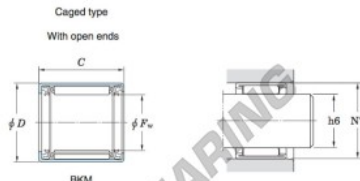

## Rodamiento de agujas 12BKM1816UU-JTEKT - 12BKM1816UU-JTEKT

<https://www.123rodamiento.mx/rodamiento-cojinete/rodamiento-agujas/agujas/12bkm1816uu-jtekt>

Drawn cup needle roller bearings Koyo

Boundary dimensions (mm)				Basic load ratings (kN)		Limiting speeds (min <sup>-1</sup> )		Bearing No. <sup>2)</sup>	
$F_w$	$D$	$C$	$b$ mm	$C_0$	$C_{0r}$	Oil lub.		Caged type With open ends	With closed end
12	18	16	—	5.95	6.25	16 000 <sup>1)</sup>		12BKM1816UU	

Full complement type		Recommended dimensions (mm)				Refer. Mass (g)	
With open ends	With closed end	Shaft dia. (φ6) mm	Housing bore dia. (N7) mm	With open ends	With closed end	With open ends	With closed end
—	—	11.989	12.000	17.977	17.995	11	—

### CARACTERÍSTICAS DEL PRODUCTO

Marca	JTEKT
N° Ean13	3663952469737
Diámetro interior	12 mm
Diámetro exterior	18 mm
Espesor	16 mm
Peso	11 g
Envasado	1

[contacto@123rodamiento.mx](mailto:contacto@123rodamiento.mx)