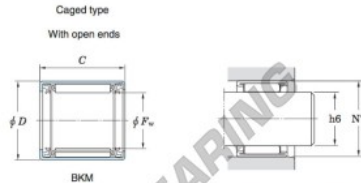

Rodamiento de agujas BKM131715J-JTEKT - BKM131715J-JTEKT

<https://www.123rodamiento.mx/rodamiento-cojinete/rodamiento-agujas/agujas/bkm131715j-jtekt>

Drawn cup needle roller bearings 

| Boundary dimensions (mm) | | | | Basic load ratings (kN) | | Limiting speeds (min ⁻¹) | | Bearing No. ²⁾ | |
|--------------------------|-----|-----|----------|-------------------------|----------|--------------------------------------|----------|---------------------------|-----------------|
| F_w | D | C | b min. | C_0 | C_{0r} | Oil lub. | Oil lub. | With open ends | With closed end |
| 13 | 17 | 15 | — | 5.10 | 7.85 | 27 000 | — | BKM131715J | |

| Full complement type | | Recommended dimensions (mm) | | | | (Refer.) Mass (g) | |
|----------------------|-----------------|-----------------------------|----------------------|-----------------------------|-----------------------------|-------------------|-----------------|
| With open ends | With closed end | Shaft dia. (H6) min. | Shaft dia. (H6) max. | Housing bore dia. (N7) min. | Housing bore dia. (N7) max. | With open ends | With closed end |
| — | — | 12.989 | 12.000 | 16.977 | 16.995 | 7.1 | — |

CARACTERÍSTICAS DEL PRODUCTO

| | |
|-------------------|---------------|
| Marca | JTEKT |
| N° Ean13 | 3663952469812 |
| Diámetro interior | 13 mm |
| Diámetro exterior | 17 mm |
| Espesor | 15 mm |
| Peso | 7.1 g |
| Envasado | 1 |