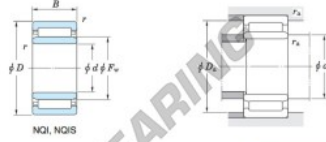

Rodamiento rodillos NQI22-16-JTEKT - NQI22-16-JTEKT

<https://www.123rodamiento.mx/rodamiento-cojinete/rodamiento-rodillos/rodillos/nqi22-16-jtekt>

Machined ring needle roller bearings **Koyo**
F_W 29 ~ 37 mm

With inner ring

Boundary dimensions (mm)				Basic load ratings (kN)		Limiting speeds¹⁾ (min⁻¹)		Bearing No. Without inner ring	
F_w	d	D	B	C_r	C_{0r}	Oil lub.			
26	22	34	16	14.1	24.2	18 000	—	—	
Mounting dimensions (mm)				(Refer.) Mass (kg)		(Refer.) Applicable inner ring No.			
With inner ring				d₂	D₂	r₂	Without inner ring	With inner ring	
NQI22/16				24	32	0.3	0.037	0.056	—

CARACTERÍSTICAS DEL PRODUCTO

Marca	JTEKT
N° Ean13	3663952482477
Diámetro interior	22 mm
Diámetro exterior	34 mm
Espesor	16 mm
Peso	56 g
Envasado	1

contacto@123rodamiento.mx

+34 911 436 830

CRT4 de Lesquin 60 Rue Du Haut De Sainghin 59273 Fretin FRANCE