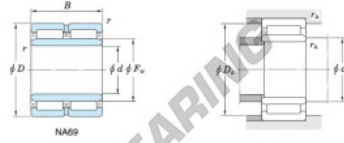

Rodamiento rodillos NA6905-JTEKT - NA6905-JTEKT

<https://www.123rodamiento.mx/rodamiento-cojinete/rodamiento-rodillos/rodillos/na6905-jtekt>

Machined ring needle roller bearings **Koyo**
F_w 29 – 37 mm

With inner ring

Boundary dimensions (mm)				Basic load ratings (kN)			Limiting speeds¹⁾ (min⁻¹)		Bearing No.
F_w	d	D	B	C_r	C_{10r}	Oil lub.	Grease lub.	Without inner ring	
30	25	42	30	40.1	60.7	15 000		—	
Mounting dimensions (mm)				(Refer.) Mass (kg)		(Refer.) Applicable inner ring No.			
With inner ring				Without inner ring	With inner ring				
NA6905				0.3	0.112	0.162	IRM253030		

CARACTERÍSTICAS DEL PRODUCTO

Marca	JTEKT
N° Ean13	3663952482750
Diámetro interior	25 mm
Diámetro exterior	42 mm
Espesor	30 mm
Peso	162 g
Envasado	1

contacto@123rodamiento.mx

+34 911 436 830

CRT4 de Lesquin 60 Rue Du Haut De Sainghin 59273 Fretin FRANCE