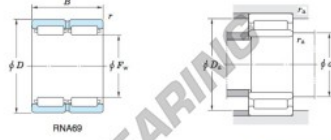

Rodamiento rodillos RNA6906-JTEKT - RNA6906-JTEKT

<https://www.123rodamiento.mx/rodamiento-cojinete/rodamiento-rodillos/rodillos/rna6906-jtekt>

Machined ring needle roller bearings **Koyo**
F_w 29 ~ 37 mm

Without inner ring

Boundary dimensions (mm)				Basic load ratings (kN)			Limiting speeds¹⁾ (min⁻¹)		Bearing No. Without inner ring
F_w	d	D	B	C_r	C_{10r}	Oil lub.			
35	—	47	30	—	42.7	69.0	13 000	RNA6906	
Mounting dimensions (mm)				(Refer.) Mass (kg)		(Refer.) Applicable inner ring No.			
With inner ring				Without inner ring	With inner ring				
	d_w	D_o	r_a	—	—				
	max.	max.	max.	0.131	—				

CARACTERÍSTICAS DEL PRODUCTO

Marca	JTEKT
N° Ean13	4549250045325
Diámetro interior	35 mm
Diámetro exterior	47 mm
Espesor	30 mm
Peso	131 g
Envasado	1

contacto@123rodamiento.mx

+34 911 436 830

CRT4 de Lesquin 60 Rue Du Haut De Sainghin 59273 Fretin FRANCE