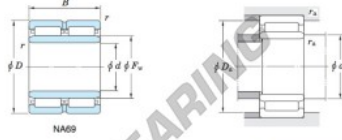

Rodamiento rodillos NA6907-JTEKT - NA6907-JTEKT

<https://www.123rodamiento.mx/rodamiento-cojinete/rodamiento-rodillos/rodillos/na6907-jtekt>

Machined ring needle roller bearings **Koyo**
F_W 29 – 37 mm

With inner ring

Boundary dimensions (mm)				Basic load ratings (kN)			Limiting speeds¹⁾ (min⁻¹)		Bearing No.
F_w	d	D	B	C_r	C_{0r}	Oil lub.	Grease lub.	Without inner ring	
42	35	55	36	51.4	85.1	11 000	—	—	
Mounting dimensions (mm)				(Refer.) Mass (kg)		(Refer.) Applicable inner ring No.			
With inner ring				Without inner ring	With inner ring				
NA6907				0.182	0.297	IRM354236			

CARACTERÍSTICAS DEL PRODUCTO

Marca	JTEKT
N° Ean13	3663952483184
Diámetro interior	35 mm
Diámetro exterior	55 mm
Espesor	36 mm
Peso	297 g
Envasado	1

contacto@123rodamiento.mx

+34 911 436 830

CRT4 de Lesquin 60 Rue Du Haut De Sainghin 59273 Fretin FRANCE