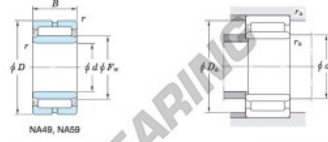

Rodamiento rodillos NA4910-JTEKT - NA4910-JTEKT

<https://www.123rodamiento.mx/rodamiento-cojinete/rodamiento-rodillos/rodillos/na4910-jtekt>

Machined ring needle roller bearings **Koyo**
F_W 29 – 37 mm

With inner ring

Boundary dimensions (mm)				Basic load ratings (kN)		Limiting speeds¹⁾ (min⁻¹)		Bearing No. Without inner ring	
F_w	d	D	B	C_r	C₁₀	Oil lub.			
58	50	72	22	35.7	70.6	8 100	—		
Mounting dimensions (mm)				(Refer.) Mass (kg)		(Refer.) Applicable inner ring No.			
With inner ring				Without inner ring	With inner ring				
NA4910				54	68	0.6	0.191	0.298	IRM505822

CARACTERÍSTICAS DEL PRODUCTO

Marca	JTEKT
N° Ean13	4549250025891
Diámetro interior	50 mm
Diámetro exterior	72 mm
Espesor	22 mm
Peso	298 g
Envasado	1

contacto@123rodamiento.mx

+34 911 436 830

CRT4 de Lesquin 60 Rue Du Haut De Sainghin 59273 Fretin FRANCE