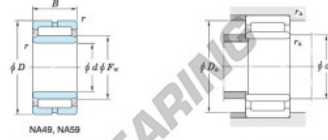

Rodamiento rodillos NA5920-JTEKT - NA5920-JTEKT

<https://www.123rodamiento.mx/rodamiento-cojinete/rodamiento-rodillos/rodillos/na5920-jtekt>

Machined ring needle roller bearings
F_w 29 ~ 37 mm

With inner ring

Boundary dimensions (mm)				Basic load ratings (kN)		Limiting speeds¹⁾ (min⁻¹)		Bearing No. Without inner ring	
F_w	d	D	B	C_r	C₁₀	Oil lub.	Without inner ring		
115	100	140	54	189.0	418.0	4 000	—		
Mounting dimensions (mm)				(Refer.) Mass (kg)		(Refer.) Applicable inner ring No.			
With inner ring				Without inner ring	With inner ring	With inner ring			
NA5920				106.5	133.5	1	1.49	2.53	IRM10011554

CARACTERÍSTICAS DEL PRODUCTO

Marca	JTEKT
N° Ean13	3663952484242
Diámetro interior	100 mm
Diámetro exterior	140 mm
Espesor	54 mm
Peso	2530 g
Envasado	1

contacto@123rodamiento.mx

+34 911 436 830

CRT4 de Lesquin 60 Rue Du Haut De Sainghin 59273 Fretin FRANCE