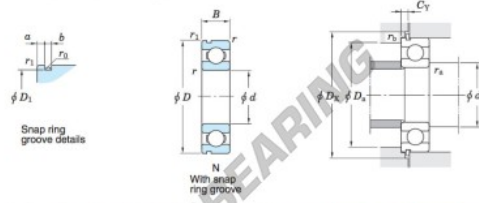

### Single-row deep groove ball bearings ————— **Koyo** snap ring groove type locating snap ring type

| Boundary dimensions (mm) |    |    |                | Basic load ratings (kN) |                 |                | Factor      |          | Limiting speeds (min <sup>-1</sup> ) |                         | Bearing No. |      | D <sub>1</sub> max. |
|--------------------------|----|----|----------------|-------------------------|-----------------|----------------|-------------|----------|--------------------------------------|-------------------------|-------------|------|---------------------|
| d                        | D  | B  | r <sub>1</sub> | C <sub>10</sub>         | C <sub>90</sub> | f <sub>0</sub> | Grease lub. | Oil lub. | With snap ring groove                | With locating snap ring | 62/22N      |      |                     |
| 22                       | 50 | 14 | 1              | 12.8                    | 6.65            | 13.2           | 15 000      | 17 000   |                                      |                         |             | 47.6 |                     |