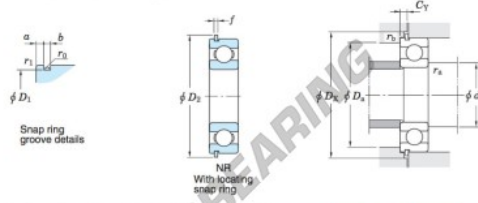

Rodamiento de bolas una hilera 60-32-NR-JTEKT - 60-32-NR-JTEKT

<https://www.123rodamiento.mx/rodamiento-cojinete/rodamiento-bola/una-hilera/60-32-nr-jtekt>

Single-row deep groove ball bearings ————— **Koyo**
snap ring groove type
locating snap ring type

Boundary dimensions (mm)				Basic load ratings (kN)			Factor		Limiting speeds (min ⁻¹)		Bearing No.		
d	D	B	r	C	C _{10r}	f ₀	Grease lub.	Oil lub.	With snap ring groove	With locating snap ring	D ₁ max.		
32	58	13	1	15.0	9.15	14.5	12 000	14 000		60/32NR	55.6		

Dimensions of snap ring groove (mm)			Dimensions of locating snap ring (mm)		Mounting dimensions (mm)							(Refer.) Mass (kg)	(Refer.) Bearing No.
a	b	r ₀	D ₂	f	d _s	D _s	D _x	C _r	r _a	r _b			
2.08	1.5	0.4	63.7	1.07	37	53	64.5	2.9	1	0.5	0.127	60/32N	