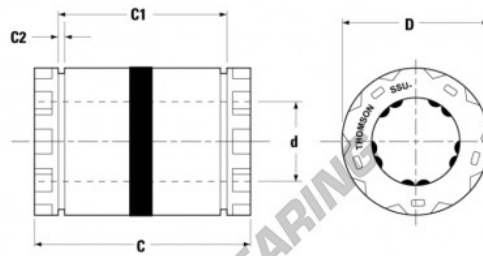

Otros rodamientos SSU10-THOMSON - SSU10-THOMSON

<https://www.123rodamiento.mx/rodamiento-cojinete/otros-rodamientos/ssu10-thomson>

Dimension	Value
[d] Nominal Diameter	0.625 in
[C] Length Along Axis	1.480 / 1.500 in
[C1]	1.095 / 1.125 in
[C2] Min	0.095 in
[d] Actual Diameter	0.6245 / 0.6250 in
[D] Adjustable Housing Bore, max	1.128 in
[D] Adjustable Housing Bore, min	1.125 in
[D] O.D.	1.120 in Nominal
[D] STD Housing Bore, Max	1.1250 in
[D] STD Housing Bore, min	1.125 in
Number of Ball Circles	10

CARACTERÍSTICAS DEL PRODUCTO

Marca	THOMSON
N° Ean13	3663952222042
Diámetro interior	15.875 mm
Diámetro exterior	28.575 mm
Espesor	38.1 mm
Envasado	1

contacto@123rodamiento.mx

+34 911 436 830

CRT4 de Lesquin 60 Rue Du Haut De Sainghin 59273 Fretin FRANCE